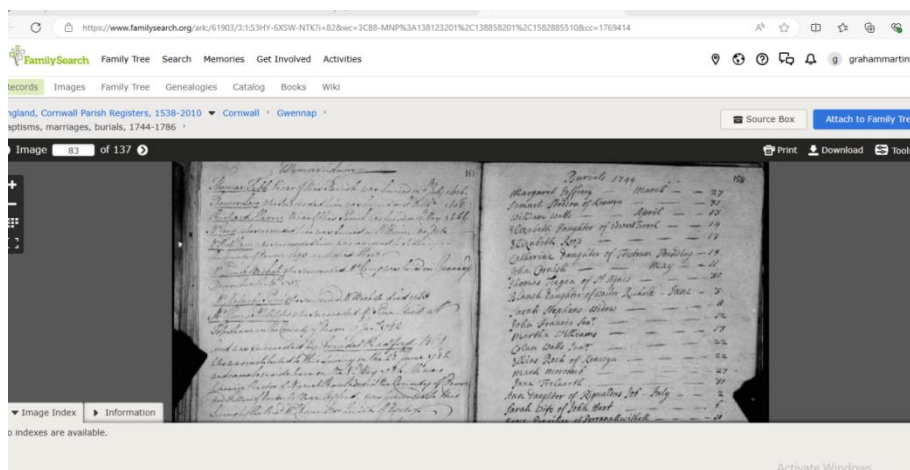

Select Cornwall

Scroll through the list of parishes to select the one you are interested in, eg Gwennap

Select the type of record and its year

NB when scrolling through the pages of an individual register the system freezes if you attempt to view more than 5 pages every ten seconds. Use the page counter to jump large number of pages at a time. So to go from page 5 of the 1744 baptismal record to look at the 1744 burial records delete the 5 in the page counter box and insert 83 and press enter

Depending on the version you actually use, tools for enlarging, toggling between single and all fiches, adjusting contrast & brightness will appear in boxes in the top left or top right of the display area. Moving to the next fiche forwards or backwards for single fiches is by the arrows either in the top left or at the respective sides of the display area.