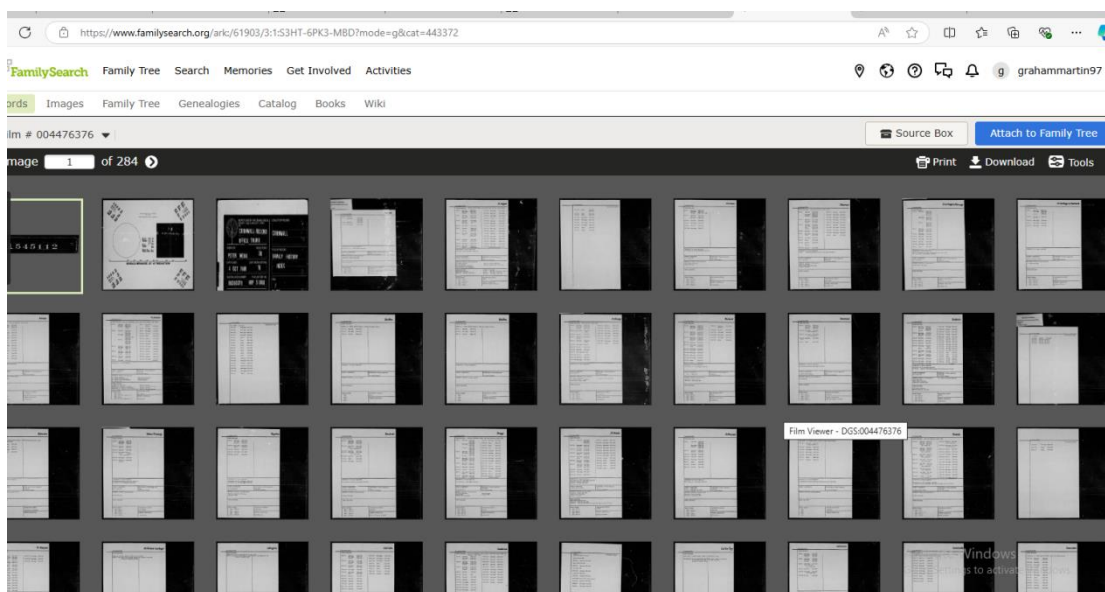

Click the camera symbol to open the inventory

Parishes are set out in alphabetical order; the word “St” is ignored, thus St Just in Penwith is catalogued under J. The tools for moving between the fiches are the same as set out previously. The following is the list for Redruth Parish