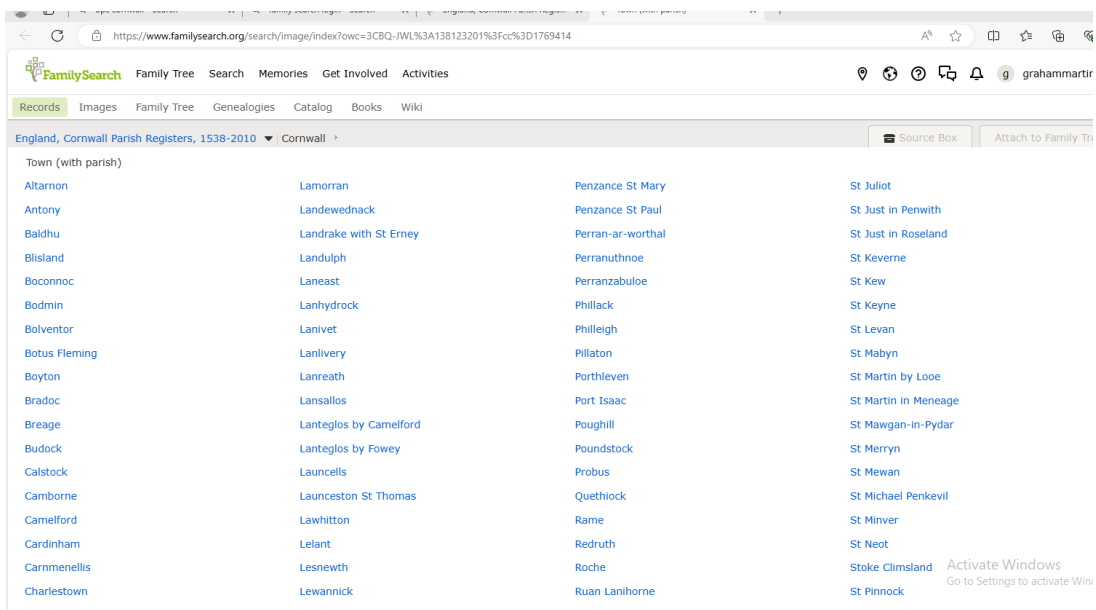

Select Cornwall

Scroll through the list of parishes to select the one you are interested in, eg Gwennap