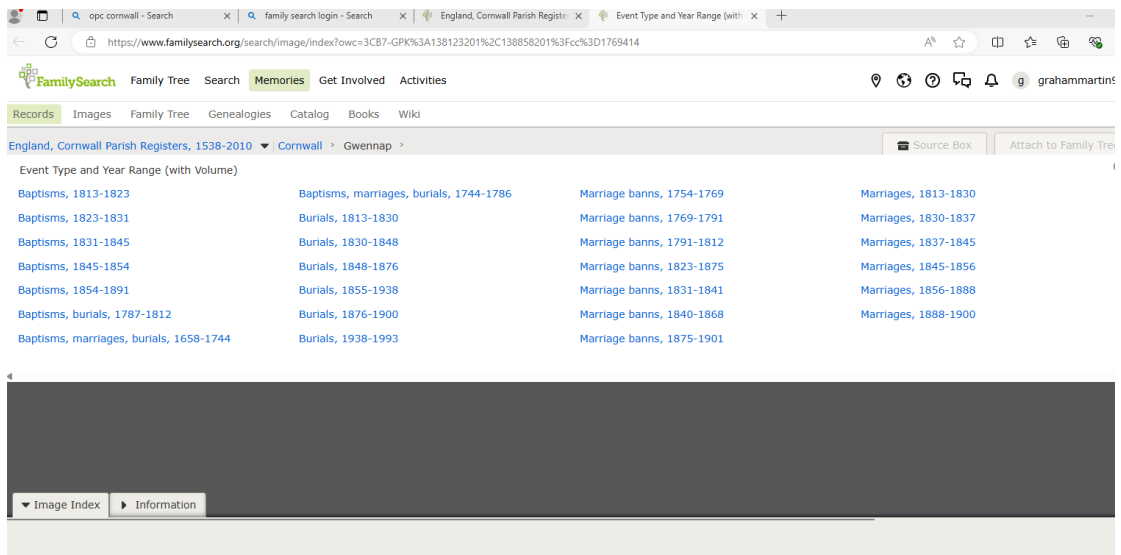

Navigating Family Search to view Parish Registers.

If you do not already have an account, create a Family Search account (for free). **Log on.**

Click on **SEARCH**

Choose **RECORDS**

In the Collection Title box insert **CORNWALL**

Then choose **England Cornwall Parish Registers** when offered

Select BROWSE ALL 202,325 IMAGES

The “Devonshire” here relates to parishes bordering the Tamar which have swapped County over time. More typically you will just want Cornwall.

Select Cornwall

Scroll through the list of parishes to select the one you are interested in, eg Gwennap

Select the type of record and its year

NB when scrolling through the pages of an individual register the system freezes if you attempt to view more than 5 pages every ten seconds. Use the page counter to jump large number of pages at a time. So to go from page 5 of the 1744 baptismal record to look at the 1744 burial records delete the 5 in the page counter box and insert 83 and press enter